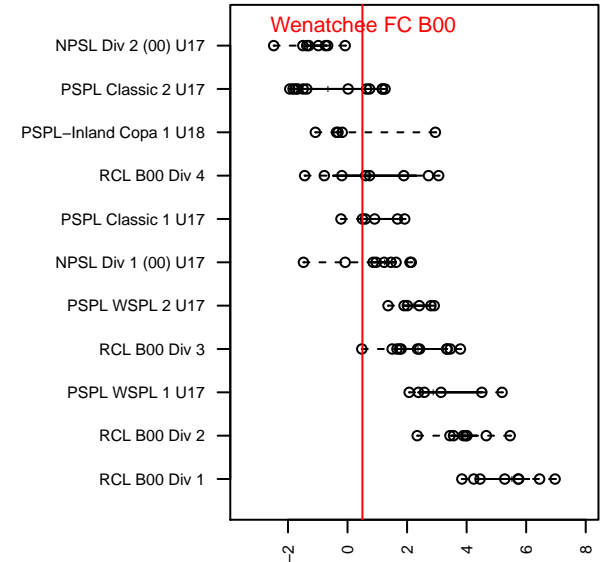

Wenatchee FC B00

Wenatchee FC
Wenatchee, WA
B00 total strength=1341
attack=6.75 defense=6.29
fall league = PSPL Classic 1 U17
notes= Richards 2016

alt names used:
Wenatchee FC B00-01 Richards
Wenatchee FC B00 Richards

Venues played:
2016 Labor Day Cup BU17 Silver
2016 PSPL Classic 1 U17

**attack and defense variance (black dot)
relative to other teams
and top 10 in region**

**attack and defense rating
relative to others at age
and all opponents in last 13 months**

Performance relative to 13 month average

Performance relative to 13 month average

date	home		away		venue	pred.home	pred.away
2016-11-13	IEYSA Valor Black B00	0	Wenatchee FC B00	2	2016 PSPL Classic 1 U17	1.50	2.37
2016-11-12	Wenatchee FC B00	4	IEYSA Valor Black B00	0	2016 PSPL Classic 1 U17	2.37	1.50
2016-11-06	Wenatchee FC B00	5	Central WA SA White B00	0	2016 PSPL Classic 1 U17	1.25	1.65
2016-10-30	Tynecastle FC B00	4	Wenatchee FC B00	0	2016 PSPL Classic 1 U17	2.29	0.66
2016-10-29	Gala FC B00	2	Wenatchee FC B00	0	2016 PSPL Classic 1 U17	1.45	0.90
2016-10-22	Wenatchee FC B00	0	Washington East SC B00	2	2016 PSPL Classic 1 U17	0.85	2.18
2016-10-02	Central WA SA White B00	1	Wenatchee FC B00	2	2016 PSPL Classic 1 U17	1.65	1.25
2016-09-18	Washington East SC B00	4	Wenatchee FC B00	3	2016 PSPL Classic 1 U17	2.18	0.85
2016-09-11	Wenatchee FC B00	1	Gala FC B00	0	2016 PSPL Classic 1 U17	0.90	1.45
2016-09-10	Wenatchee FC B00	0	Tynecastle FC B00	3	2016 PSPL Classic 1 U17	0.66	2.29
2016-09-04	FPSC Cougars B00	2	Wenatchee FC B00	1	2016 Labor Day Cup BU17 Silver	1.12	5.14
2016-09-04	Wenatchee FC B00	1	Kitsap Alliance FC Blue B00	1	2016 Labor Day Cup BU17 Silver	0.68	0.87
2016-09-03	Wenatchee FC B00	0	Pumas UNAM B00	3	2016 Labor Day Cup BU17 Silver	1.10	1.87